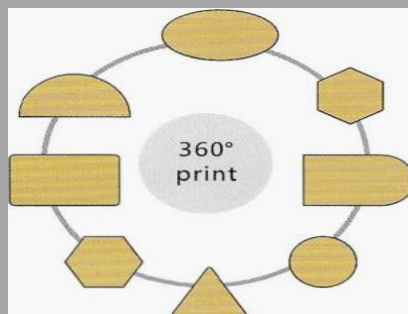

Features Include:

Automatic loading from conveyor infeed, & unloading to outfeed conveyor.

LED UV curing at all stations.

Final full UV on off-load conveyor, or on-machine.

Servo operations offer unsurpassed accuracy..

Touch-screen controls from mainframe or wireless panel.

Unit's will print: ceramic cups, mugs, wine bottles, baby bottles, beer bottles, plastic bottles, metal containers, tubes, growler's, and much more!

PRINT THESE SHAPES & MORE!