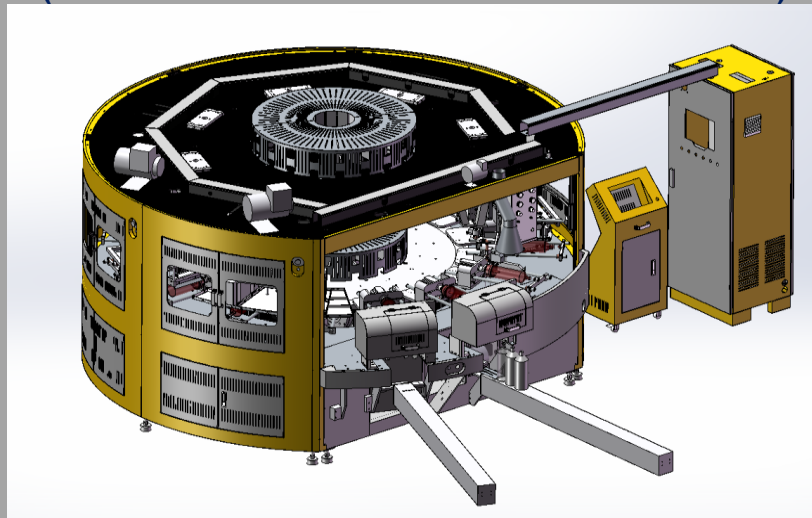

Largent Sales Group, LLC

CNC SERVO DECORATORS

(SCREEN PRINTING, LABELING, HOTSTAMPING, HEAT-TRANSFER)

CC 1600L CNC SERVO 1-COLOR
CC 2600L CNC SERVO 2-COLOR
CC 3600L CNC SERVO 3-COLOR
CC-4600L CNC SERVO 4-COLOR
CC-5600L CNC SERVO 5-COLOR
CC-6600L CNC SERVO 6-COLOR
CC-7600L CNC SERVO 7-COLOR

(VERTICAL / HORIZONTAL INFEED ARE AVAILABLE)